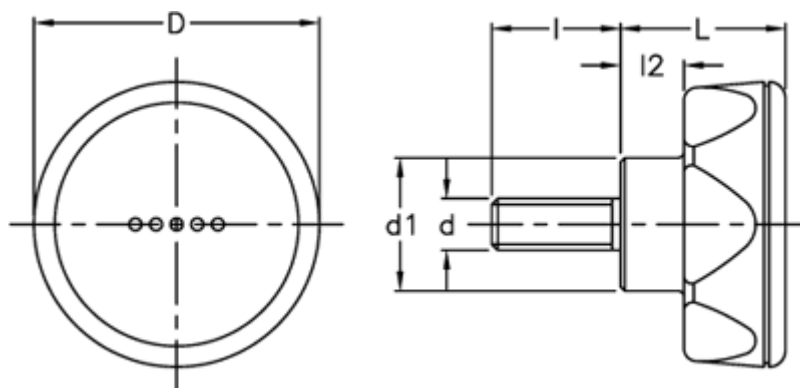

Data Sheet

Article number: 23052222414

Description: E+G Lobe knob
ELK.45-p M8x30-C4 yellow centre cap

Measures

D	=	45
d1	=	21.0
d 6g	=	M8
l	=	30
L	=	26
l2	=	10